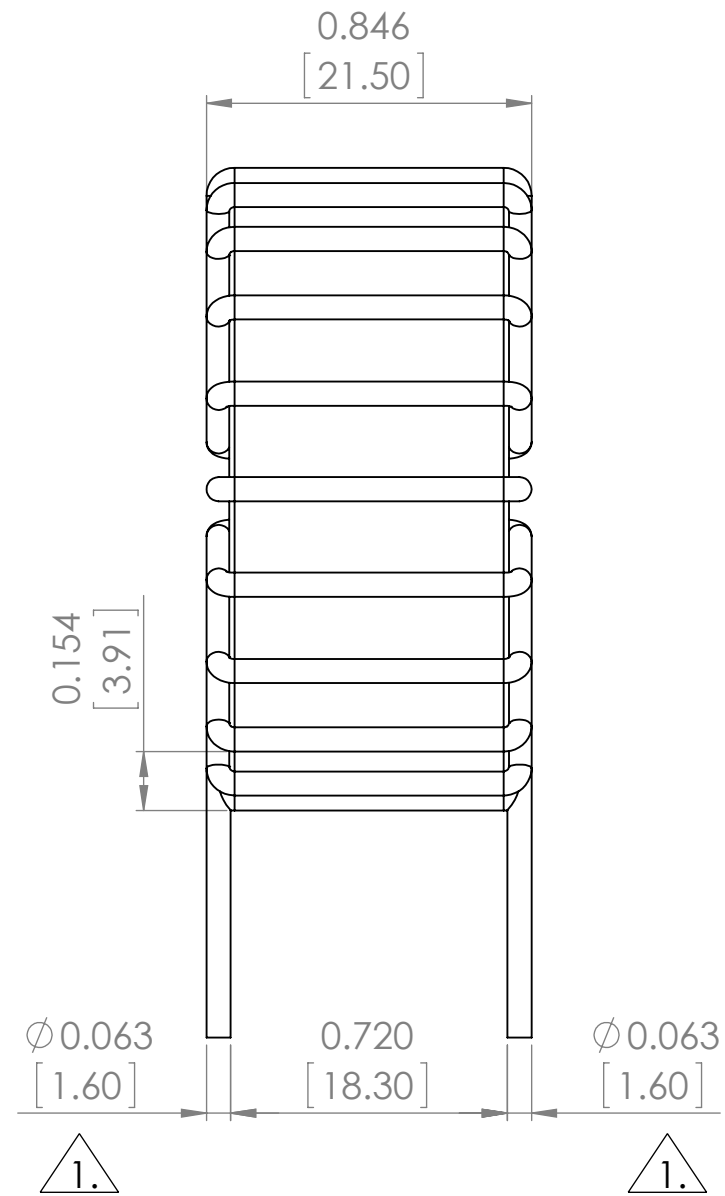

VERTICAL

NOTE:

 ACTUAL VALUE VARIES PER INDUCTANCE.

DO NOT SCALE DRAWING	REVISION	-
 Apracon LLC. 2 Faraday, Suite#B Irvine, Ca. 92618		
TITLE: TOROIDAL COIL INDUCTOR		
DWG NO.	ATCA-08	A3
SCALE:2:1	SHEET 1 OF 1	

HORIZONTAL

NOTE:

1. ACTUAL VALUE VARIES PER INDUCTANCE.

DO NOT SCALE DRAWING	REVISION	-
 Apracon LLC. 2 Faraday, Suite#B Irvine, Ca. 92618		
TITLE: TOROIDAL COIL INDUCTOR		
DWG NO.	ATCA-08-H	A3
SCALE:3:1	SHEET 1 OF 1	