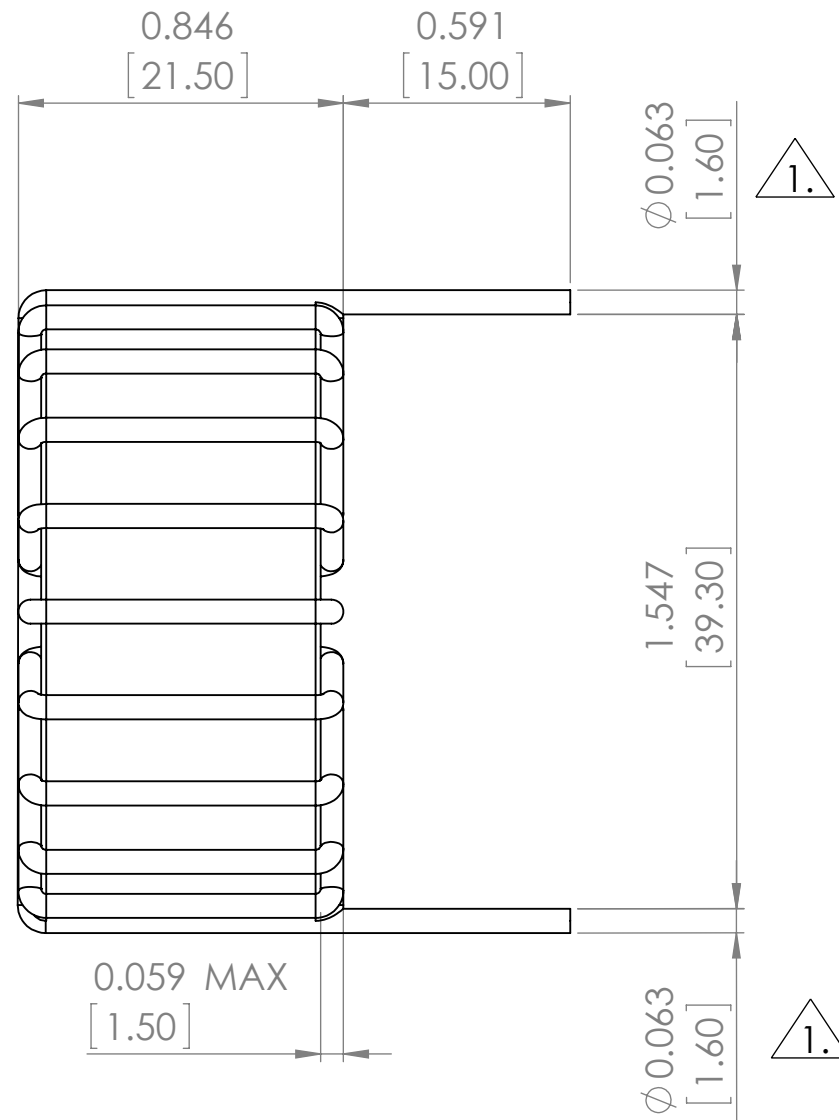

VERTICAL

NOTE:

 ACTUAL VALUE VARIES PER INDUCTANCE.

DO NOT SCALE DRAWING	REVISION	-
 Apracon LLC. 2 Faraday, Suite#B Irvine, Ca. 92618		
TITLE: TOROIDAL COIL INDUCTOR		
DWG NO.	ATCA-08	A3
SCALE:2:1	SHEET 1 OF 1	

HORIZONTAL

NOTE:

1. ACTUAL VALUE VARIES PER INDUCTANCE.

DO NOT SCALE DRAWING	REVISION	-
 Apracon LLC. 2 Faraday, Suite#B Irvine, Ca. 92618		
TITLE: TOROIDAL COIL INDUCTOR		
DWG NO.	ATCA-08-H	A3
SCALE:3:1	SHEET 1 OF 1	