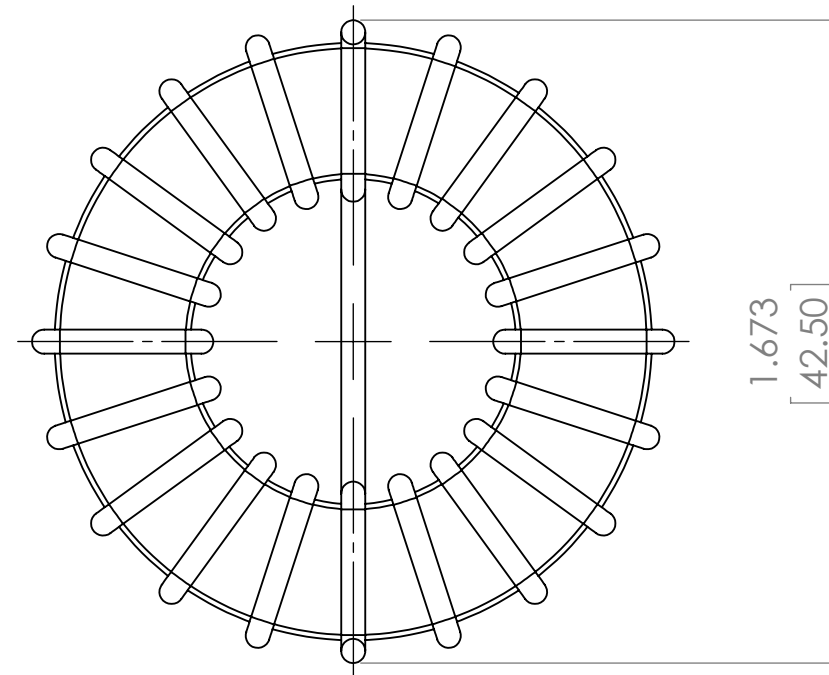

VERTICAL

NOTE:

 ACTUAL VALUE VARIES PER INDUCTANCE.

DO NOT SCALE DRAWING	REVISION	-
 Apracon LLC. 2 Faraday, Suite#B Irvine, Ca. 92618		
TITLE: TOROIDAL COIL INDUCTOR		
DWG NO.	ATCA-08	A3
SCALE:2:1	SHEET 1 OF 1	

HORIZONTAL

NOTE:

1. ACTUAL VALUE VARIES PER INDUCTANCE.

DO NOT SCALE DRAWING	REVISION	-
 Apracon LLC. 2 Faraday, Suite#B Irvine, Ca. 92618		
TITLE: TOROIDAL COIL INDUCTOR		
DWG NO.	ATCA-08-H	A3
SCALE:3:1	SHEET 1 OF 1	