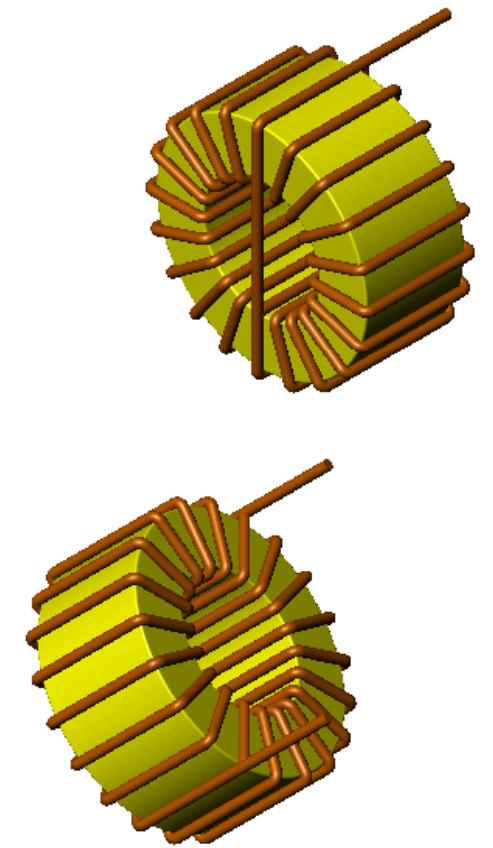

VERTICAL

NOTE:

 ACTUAL VALUE VARIES PER INDUCTANCE.

DO NOT SCALE DRAWING	REVISION	-
 Apracon LLC. 2 Faraday, Suite#B Irvine, Ca. 92618		
TITLE: TOROIDAL COIL INDUCTOR		
DWG NO.	ATCA-08	A3
SCALE:2:1	SHEET 1 OF 1	

HORIZONTAL

NOTE:

1. ACTUAL VALUE VARIES PER INDUCTANCE.

DO NOT SCALE DRAWING	REVISION	-
 Apracon LLC. 2 Faraday, Suite#B Irvine, Ca. 92618		
TITLE: TOROIDAL COIL INDUCTOR		
DWG NO.	ATCA-08-H	A3
SCALE:3:1	SHEET 1 OF 1	