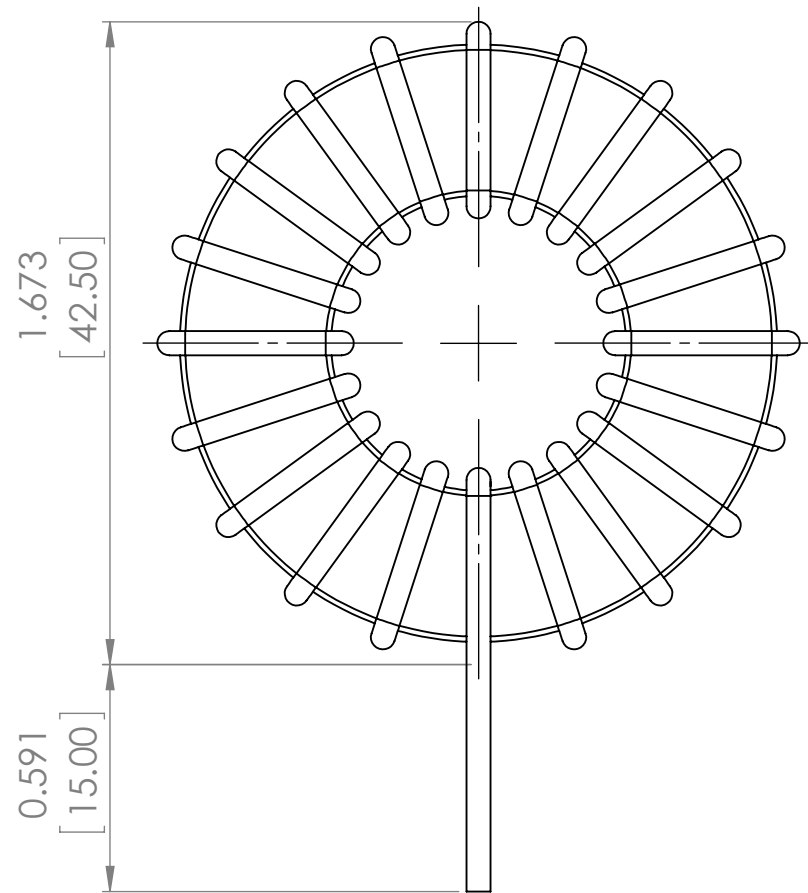

VERTICAL

NOTE:

 ACTUAL VALUE VARIES PER INDUCTANCE.

DO NOT SCALE DRAWING	REVISION	-
 Apracon LLC. 2 Faraday, Suite#B Irvine, Ca. 92618		
TITLE: TOROIDAL COIL INDUCTOR		
DWG NO.	ATCA-08	A3
SCALE:2:1	SHEET 1 OF 1	

HORIZONTAL

NOTE:

1. ACTUAL VALUE VARIES PER INDUCTANCE.

DO NOT SCALE DRAWING	REVISION	-
 Apracon LLC. 2 Faraday, Suite#B Irvine, Ca. 92618		
TITLE: TOROIDAL COIL INDUCTOR		
DWG NO.	ATCA-08-H	A3
SCALE:3:1	SHEET 1 OF 1	