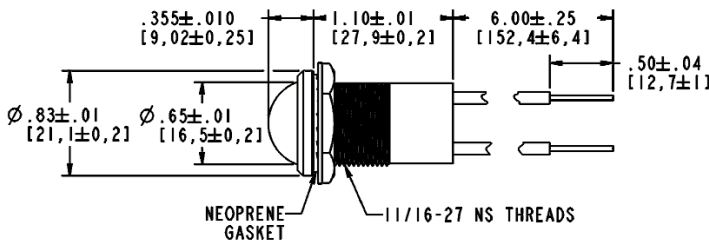

Dialight

657 Series

Domed & Flat LED Watertight 11/16" Mounting Hole Panel Mount Indicators

FEATURES / BENEFITS

- ▲ IP67 / NEMA 4X
- ▲ Cool-to-the-touch Operation
- ▲ Resistant to shock and vibration
- ▲ Lens Option:
  - Low Profile Flat
  - Wide Angle Domed
- ▲ RoHS compliant
- ▲ Anti-Capillary Wire
- ▲ LED Technology engineered for up to 100k hours of operation

APPLICATIONS

- ▲ Electrical Control Panels
- ▲ Wastewater Treatment Controls
- ▲ Dashboards:
  - Buses and transit vehicles
  - Agricultural and construction equipment
  - Aircraft and military vehicles
- ▲ Status Indication on Industrial Equipment

SPECIFICATIONS

- ▲ Operating Voltage - 5, 12, 24 VDC
- ▲ Operating temperature -35° C to + 65° C
- ▲ Storage temperature -40° C to +100° C
- ▲ Front Mounting in 11/16" clearance hole
- ▲ IP67 / NEMA 4X
- ▲ Lead wire – 18 AWG anti-capillary, standard
- ▲ Available in Red, Yellow, Green, Blue, Orange and White
- ▲ Mounting Torque - 15in Lbs.
- ▲ Lens Material UV Stabilized Polycarbonate 94-VO
- ▲ Max Panel Thickness - .350"

DOMED LENS

FLAT LENS

MAX. PANEL THICKNESS: .350
MIN. SPACING ϕ TO ϕ : 1.000

RECOMMENDED MOUNTING HOLE

Dimensions in inches [mm]