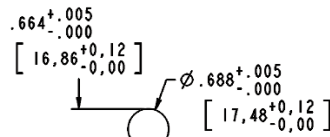

DOMED LENS

FLAT LENS

MAX. PANEL THICKNESS: .350
MIN. SPACING ϕ TO ϕ : 1.000

RECOMMENDED MOUNTING HOLE

Dimensions in inches [mm]

PART NUMBERS - FLAT LENS VERSION

Part Number	Lens Style	Lamp Color	Voltage (VDC)	Lens Color	Typ. Current (mA)	Typ Luminance (fL)
657-1502-103F	Flat	Red	5	Tinted Diffused	20	350
657-1503-103F	Flat	Red	12	Tinted Diffused	20	350
657-1504-103F	Flat	Red	24	Tinted Diffused	20	350
657-1602-103F	Flat	Green	5	Tinted Diffused	20	350
657-1603-103F	Flat	Green	12	Tinted Diffused	20	350
657-1604-103F	Flat	Green	24	Tinted Diffused	20	350
657-1702-103F	Flat	Yellow	5	Tinted Diffused	20	350
657-1703-103F	Flat	Yellow	12	Tinted Diffused	20	350
657-1704-103F	Flat	Yellow	24	Tinted Diffused	20	350
657-1802-103F	Flat	Blue	5	Tinted Diffused	20	125
657-1803-103F	Flat	Blue	12	Tinted Diffused	20	125
657-1804-103F	Flat	Blue	24	Tinted Diffused	20	125
657-1902-103F	Flat	Orange	5	Tinted Diffused	20	475
657-1903-103F	Flat	Orange	12	Tinted Diffused	20	475
657-1904-103F	Flat	Orange	24	Tinted Diffused	20	475
657-1002-303F	Flat	White	5	White Diffused	20	100
657-1003-303F	Flat	White	12	White Diffused	20	100
657-1004-303F	Flat	White	24	White Diffused	20	100
657-2502-103F	Dome	Red	5	Tinted Diffused	20	400
657-2503-103F	Dome	Red	12	Tinted Diffused	20	400
657-2504-103F	Dome	Red	24	Tinted Diffused	20	400
657-2602-103F	Dome	Green	5	Tinted Diffused	20	400
657-2603-103F	Dome	Green	12	Tinted Diffused	20	400
657-2604-103F	Dome	Green	24	Tinted Diffused	20	400
657-2702-103F	Dome	Yellow	5	Tinted Diffused	20	400
657-2703-103F	Dome	Yellow	12	Tinted Diffused	20	400
657-2704-103F	Dome	Yellow	24	Tinted Diffused	20	400
657-2802-103F	Dome	Blue	5	Tinted Diffused	20	175
657-2803-103F	Dome	Blue	12	Tinted Diffused	20	175
657-2804-103F	Dome	Blue	24	Tinted Diffused	20	175
657-2902-103F	Dome	Orange	5	Tinted Diffused	20	675
657-2903-103F	Dome	Orange	12	Tinted Diffused	20	675
657-2904-103F	Dome	Orange	24	Tinted Diffused	20	675
657-2002-303F	Dome	White	5	White Diffused	20	100
657-2003-303F	Dome	White	12	White Diffused	20	100
657-2004-303F	Dome	White	24	White Diffused	20	100