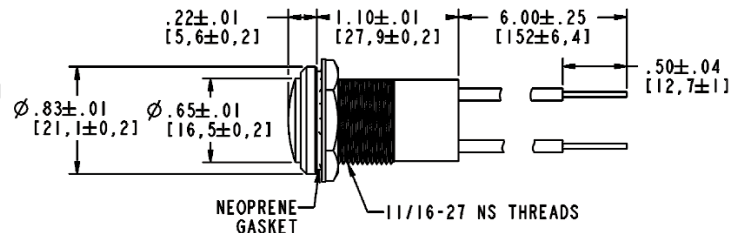

FLAT LENS

MAX. PANEL THICKNESS: .350
MIN. SPACING ϕ TO ϕ : 1.000

RECOMMENDED MOUNTING HOLE

Dimensions in inches [mm]